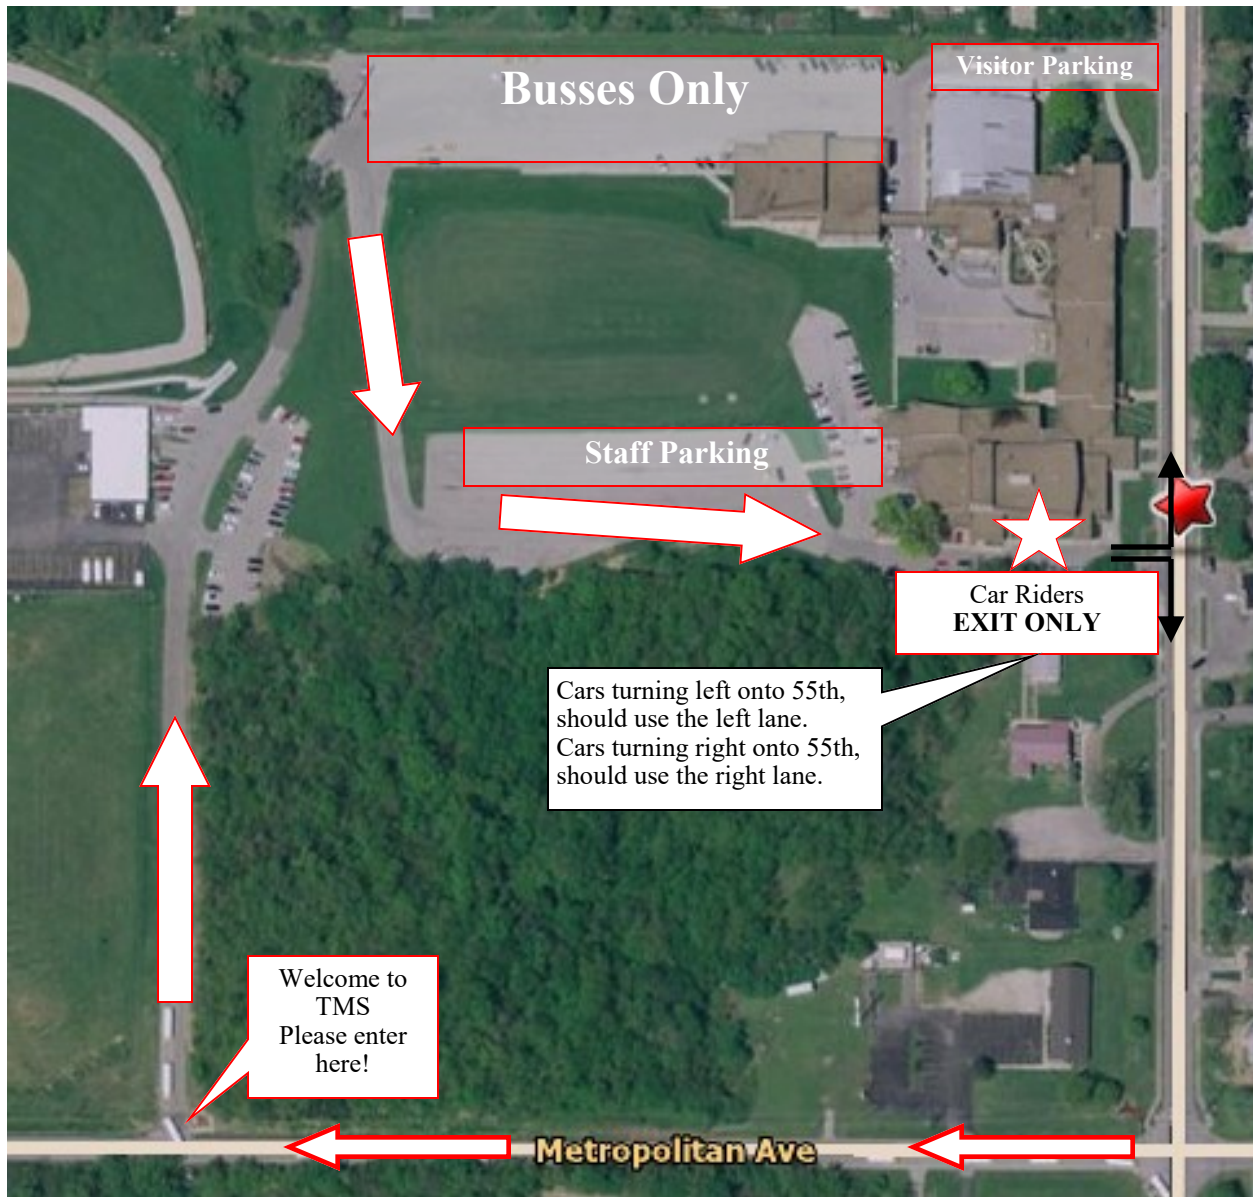

## TMS Car Rider Entry and Exit Information

Welcome to TMS for the 2019-2020 school year. As always, the safety of students and staff at TMS is paramount. The traffic pattern and access points to TMS reflect our desire to maintain everyone's safety. Please follow the instructions below and refer to the map for clarification for how to best access TMS grounds.

- Please enter school property from Metropolitan Avenue, **not off 55th Street.**
- Proceed cautiously to the Car Rider area, marked by the white star.
- Note the area labeled as "Busses Only." Passenger cars should avoid this area during the school day.
- If your child should need to be picked-up from school during the day, please utilize the "Visitor Parking" area north of TMS.
- Thank you for your cooperation! If you have questions, please contact TMS, 913-288-4000